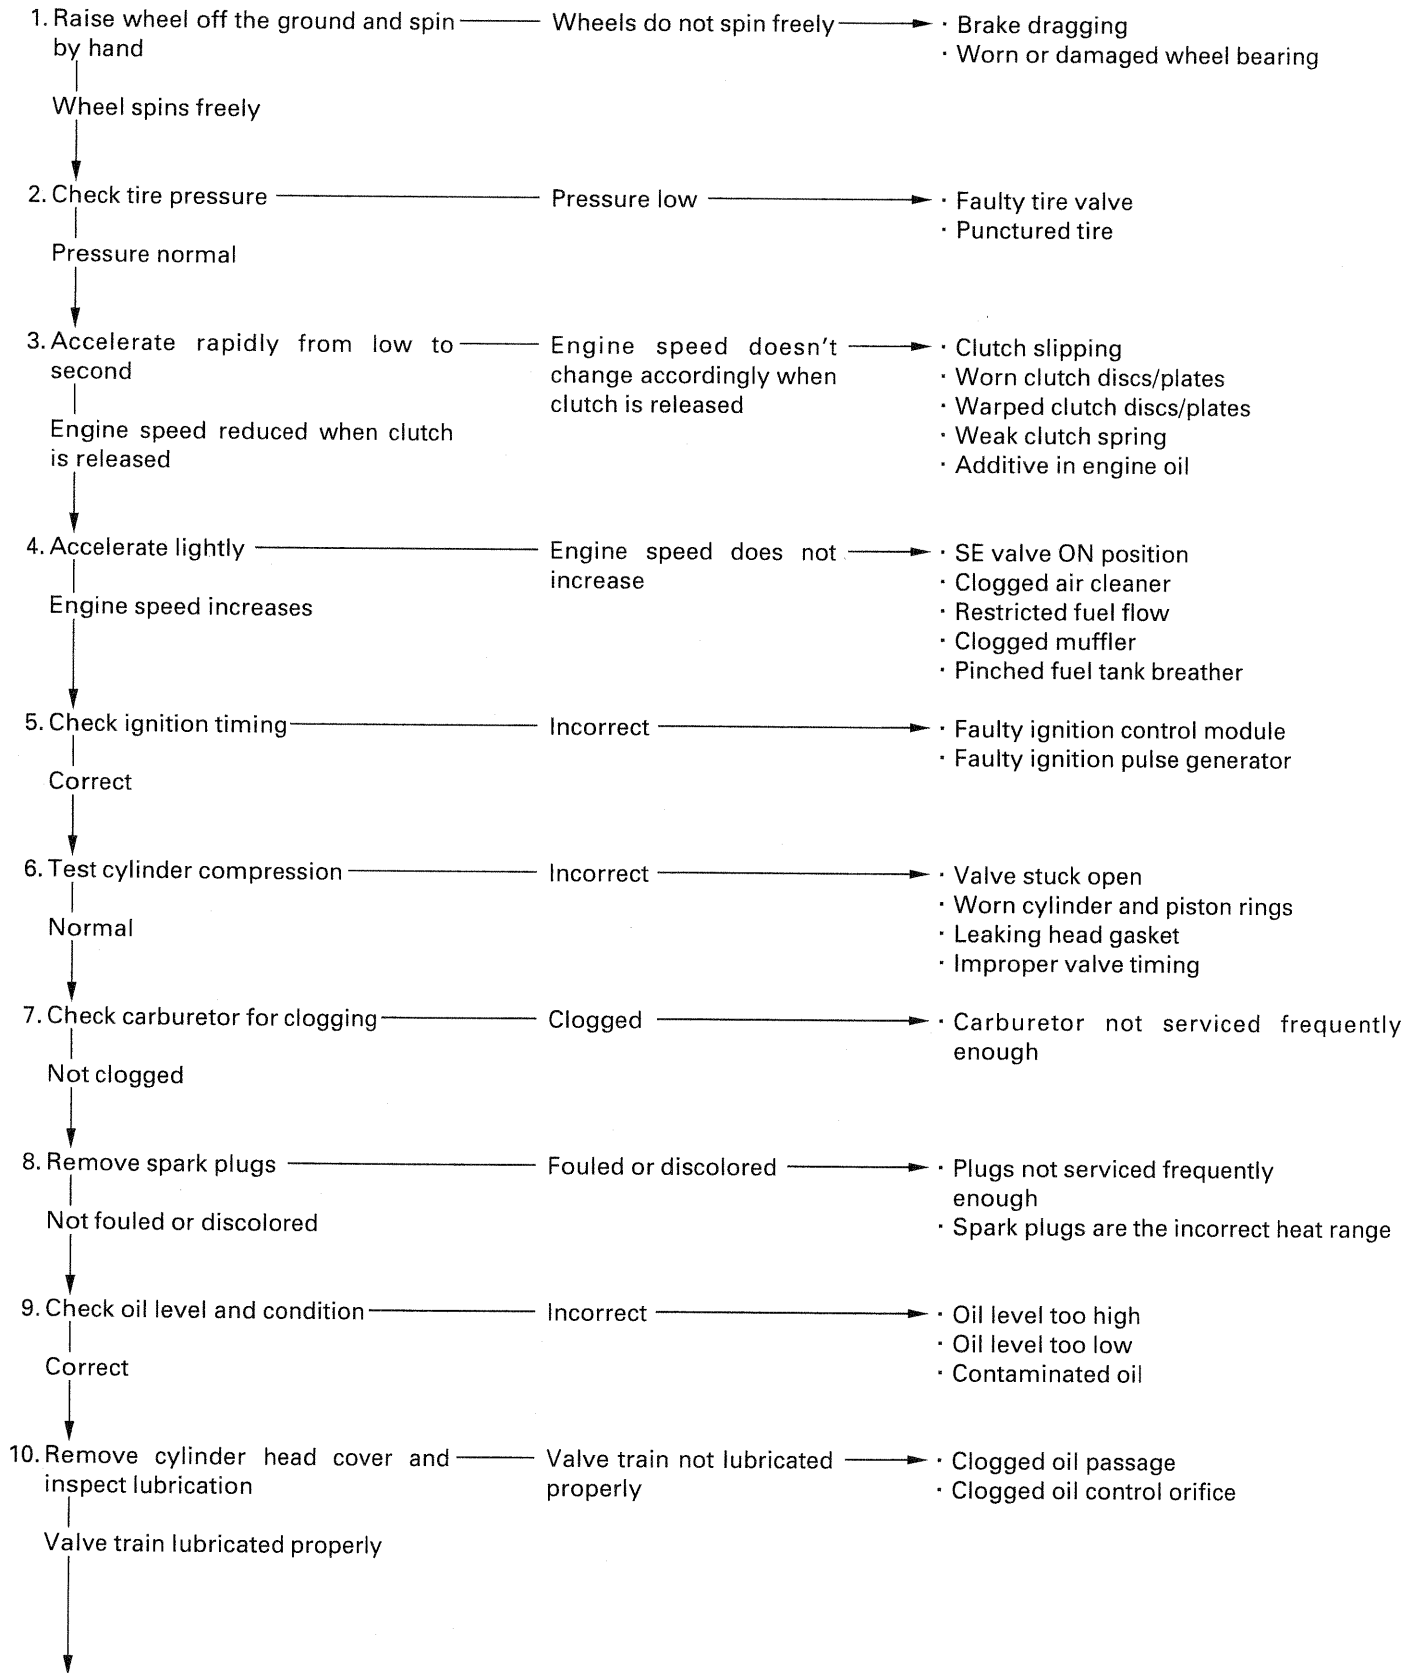

TROUBLESHOOTING

ENGINE LACKS POWER

Possible cause